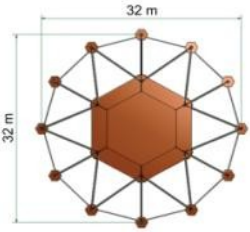

Different courses with various degrees of difficulty allow each person to undergo his own adventure.

INNOTRACKS – THE ADVENTURETOWER

AdventureTowers are the space-saving miracles with an revolutionary design, based on modular system with steel masts. Up to 120 climbing-stations on a floor area of only 1000 square meter – it is ideal for cities and tourist magnets. A special team-parcours, a membrane-roof and a illumination system is also available. One tower – many possibilities.