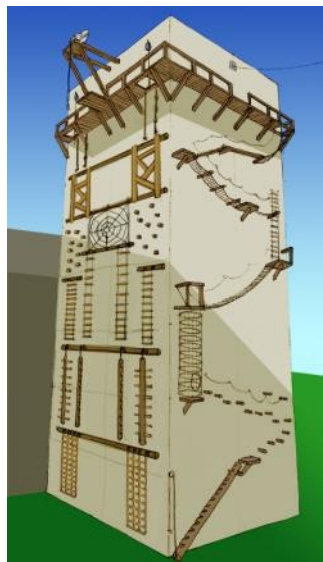

INNOTRACKS – THE ADVENTUREPARKS (POLES)

An AdventurePark from pole to pole or a combination of poles and trees, offers a maximum of variety and capabilities. Enjoyable, exciting and never before seen attractions – made for a high density of public access on the highest safety standard. In the periphery of cities, next to tourist attractions and local recreational areas – the perfect destination for a day trip.