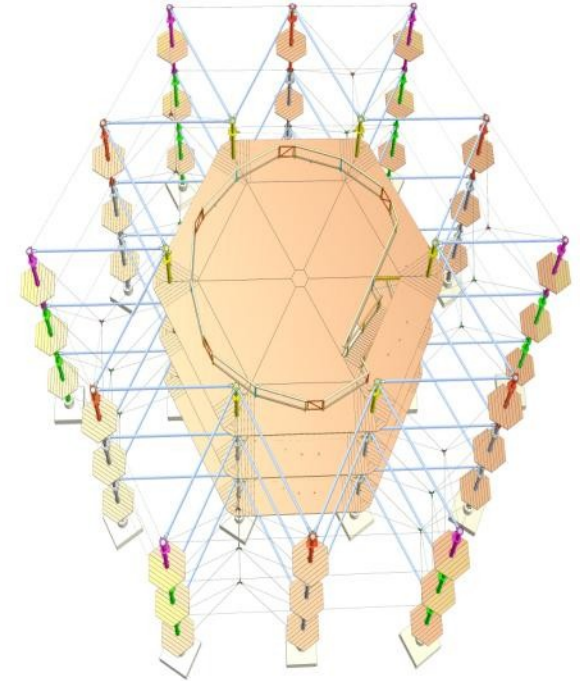

OUR SERVICES:

- PLANNING AND CONSULTING
- PREPARATION AND CONSTRUCTION
- OPERATIONAL SERVICE
- SAFETY MANAGEMENT AND STAFF-TRAINING
- SELECTION OF SAFETY SYSTEMS AND EQUIPMENT

MORE INFORMATIONS ON:

WWW.INNOTRACKS.COM