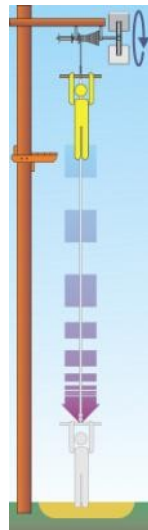

FAN DECENDER